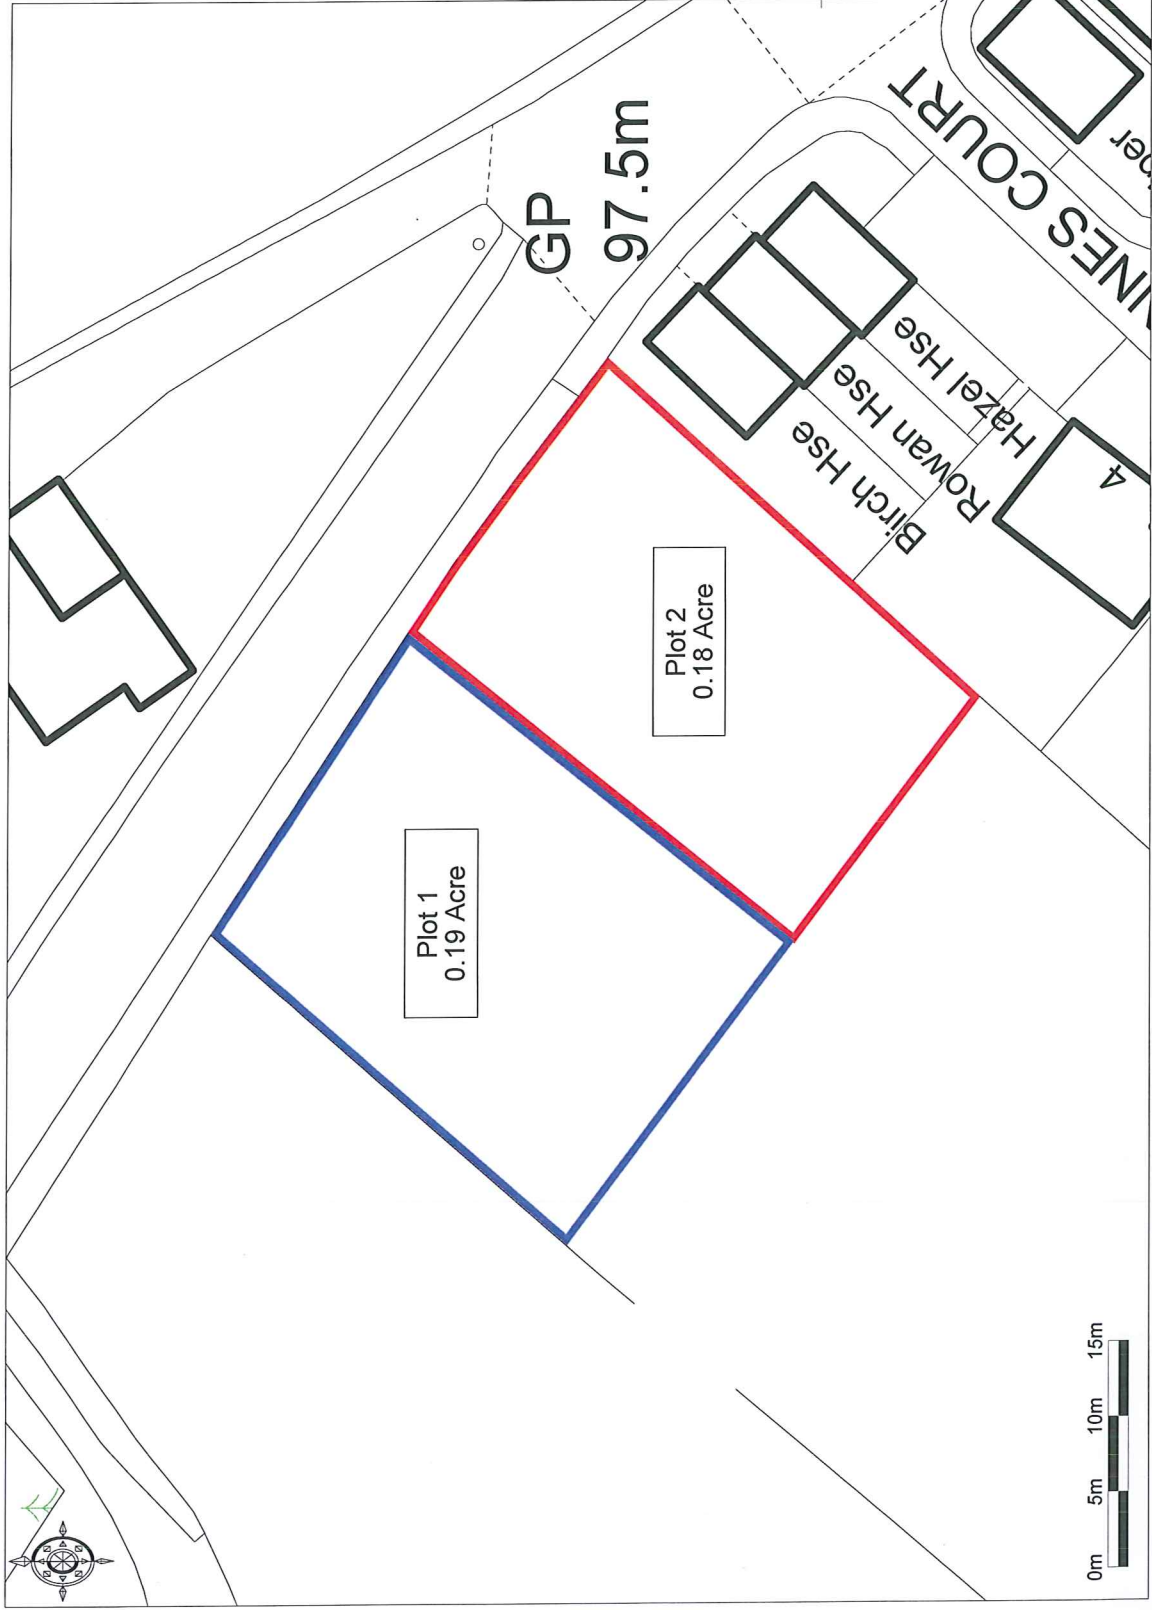

Building Plot at Nomansheath

barbersRURAL

Ordnance Survey © Crown Copyright 2018. All rights reserved. Licence number 100022432. Printed Scale - 1:500

Promap
LANDMARK INFORMATION GROUP

Barbers Rural, Market Drayton. 01630 692500