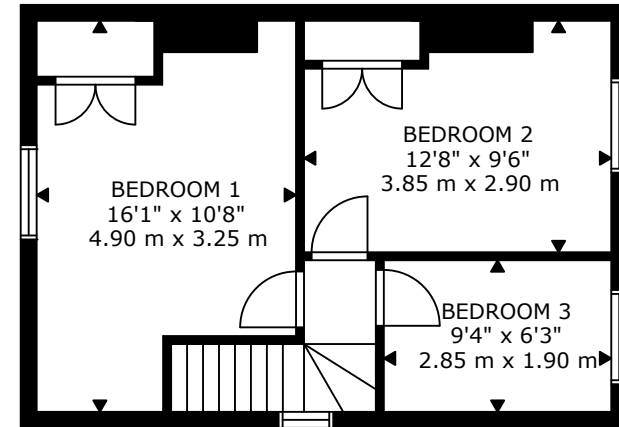

COTTAGE 2 GROUND FLOOR

COTTAGE 2 FIRST FLOOR

COTTAGE 1 GROUND FLOOR

COTTAGE 1 FIRST FLOOR

GROSS INTERNAL AREA

COTTAGE 1 GROUND FLOOR: 495 sq ft, 46 m²

COTTAGE 1 FIRST FLOOR: 377 sq ft, 35 m²

COTTAGE 2 GROUND FLOOR: 495 sq ft, 46 m²

COTTAGE 2 FIRST FLOOR: 377 sq ft, 35 m²

TOTAL: 1744 sq ft, 162 m²