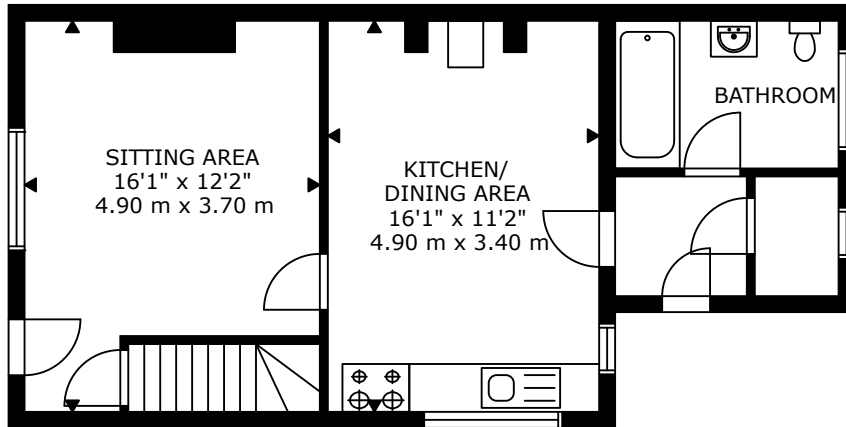

COTTAGE 2 GROUND FLOOR

COTTAGE 2 FIRST FLOOR

COTTAGE 1 GROUND FLOOR

COTTAGE 1 FIRST FLOOR

GROSS INTERNAL AREA

COTTAGE 1 GROUND FLOOR: 495 sq ft, 46 m²

COTTAGE 1 FIRST FLOOR: 377 sq ft, 35 m²

COTTAGE 2 GROUND FLOOR: 495 sq ft, 46 m²

COTTAGE 2 FIRST FLOOR: 377 sq ft, 35 m²

TOTAL: 1744 sq ft, 162 m²