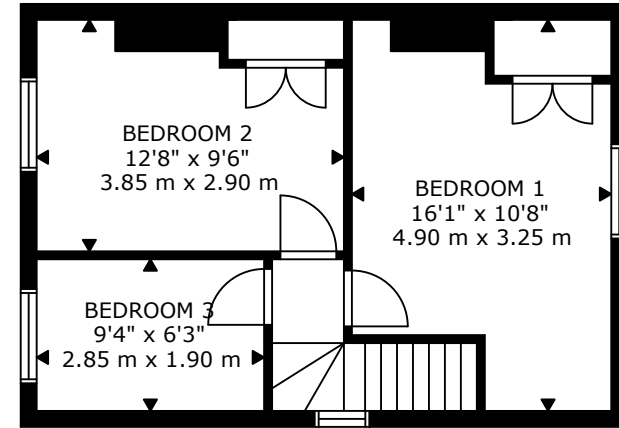

COTTAGE 2 GROUND FLOOR

COTTAGE 2 FIRST FLOOR

COTTAGE 1 GROUND FLOOR

COTTAGE 1 FIRST FLOOR

GROSS INTERNAL AREA

COTTAGE 1 GROUND FLOOR: 495 sq ft, 46 m²

COTTAGE 1 FIRST FLOOR: 377 sq ft, 35 m²

COTTAGE 2 GROUND FLOOR: 495 sq ft, 46 m²

COTTAGE 2 FIRST FLOOR: 377 sq ft, 35 m²

TOTAL: 1744 sq ft, 162 m²