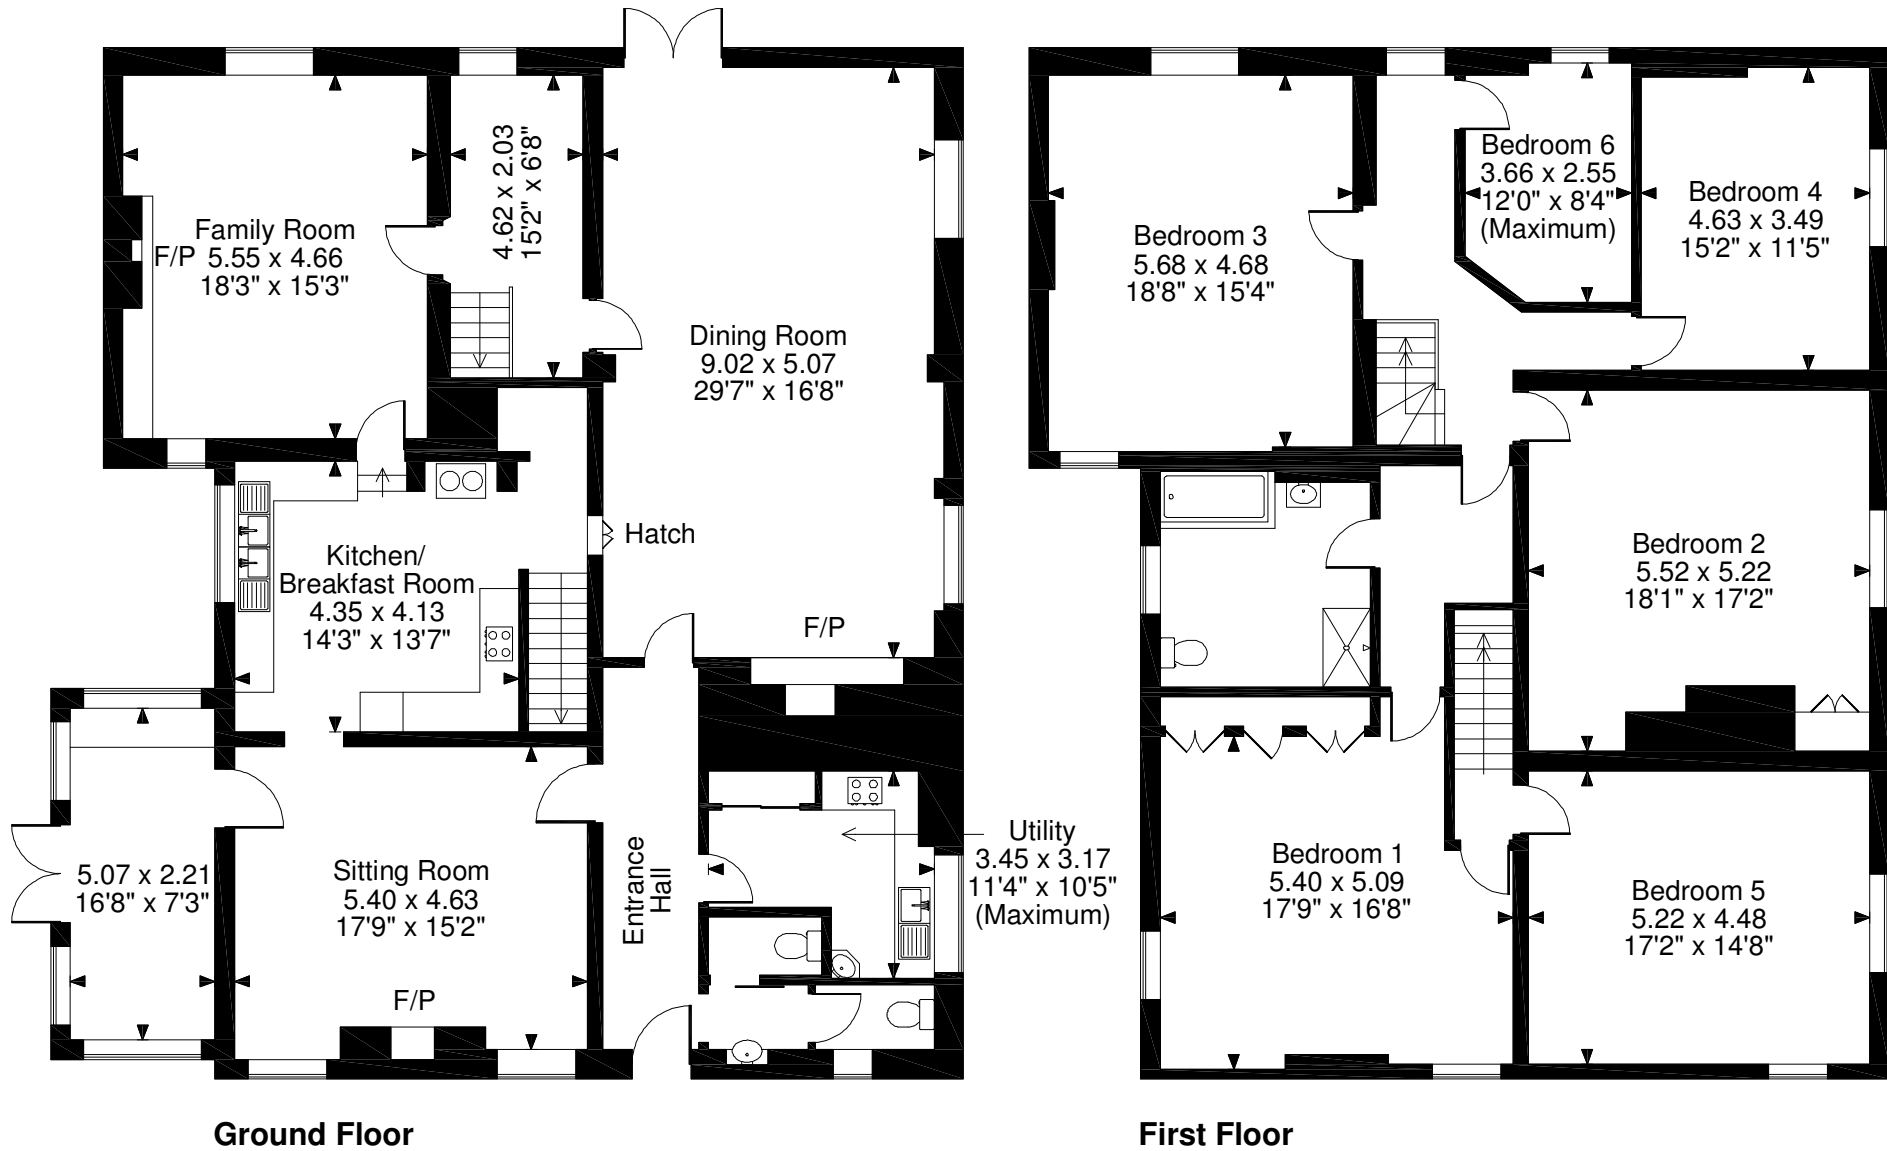

Manor Farm, Byley, Middlewich
Approximate Gross Internal Area
3827 Sq Ft/356 Sq M

FOR ILLUSTRATIVE PURPOSES ONLY - NOT TO SCALE

The position & size of doors, windows, appliances and other features are approximate only.

© ehouse. Unauthorised reproduction prohibited. Drawing ref. dig/8494938/NGS