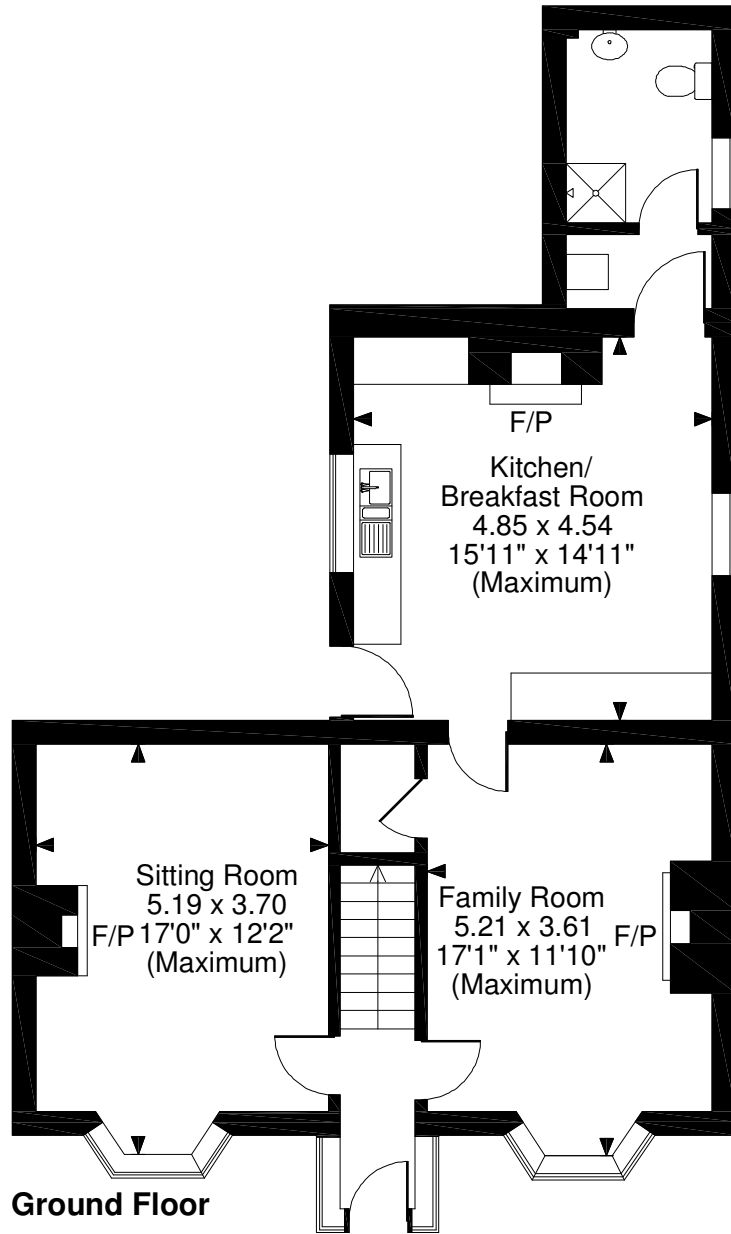

Ivy House Farm, Loggerheads, Hookgate, Ivy House Farm, Market Drayton

Approximate Gross Internal Area

1448 Sq Ft/135 Sq M

FOR ILLUSTRATIVE PURPOSES ONLY - NOT TO SCALE

The position & size of doors, windows, appliances and other features are approximate only.

© ehouse. Unauthorised reproduction prohibited. Drawing ref. dig/8496638/NGS