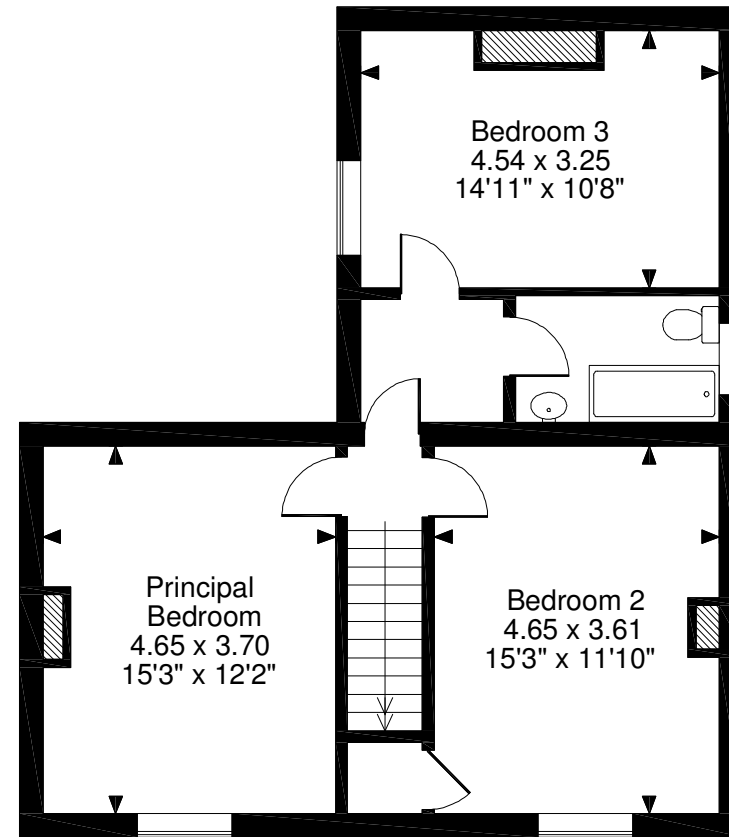

Ivy House Farm, Loggerheads, Hookgate, Ivy House Farm, Market Drayton

Approximate Gross Internal Area

1448 Sq Ft/135 Sq M

FOR ILLUSTRATIVE PURPOSES ONLY - NOT TO SCALE

The position & size of doors, windows, appliances and other features are approximate only.

© ehouse. Unauthorised reproduction prohibited. Drawing ref. dig/8496638/NGS